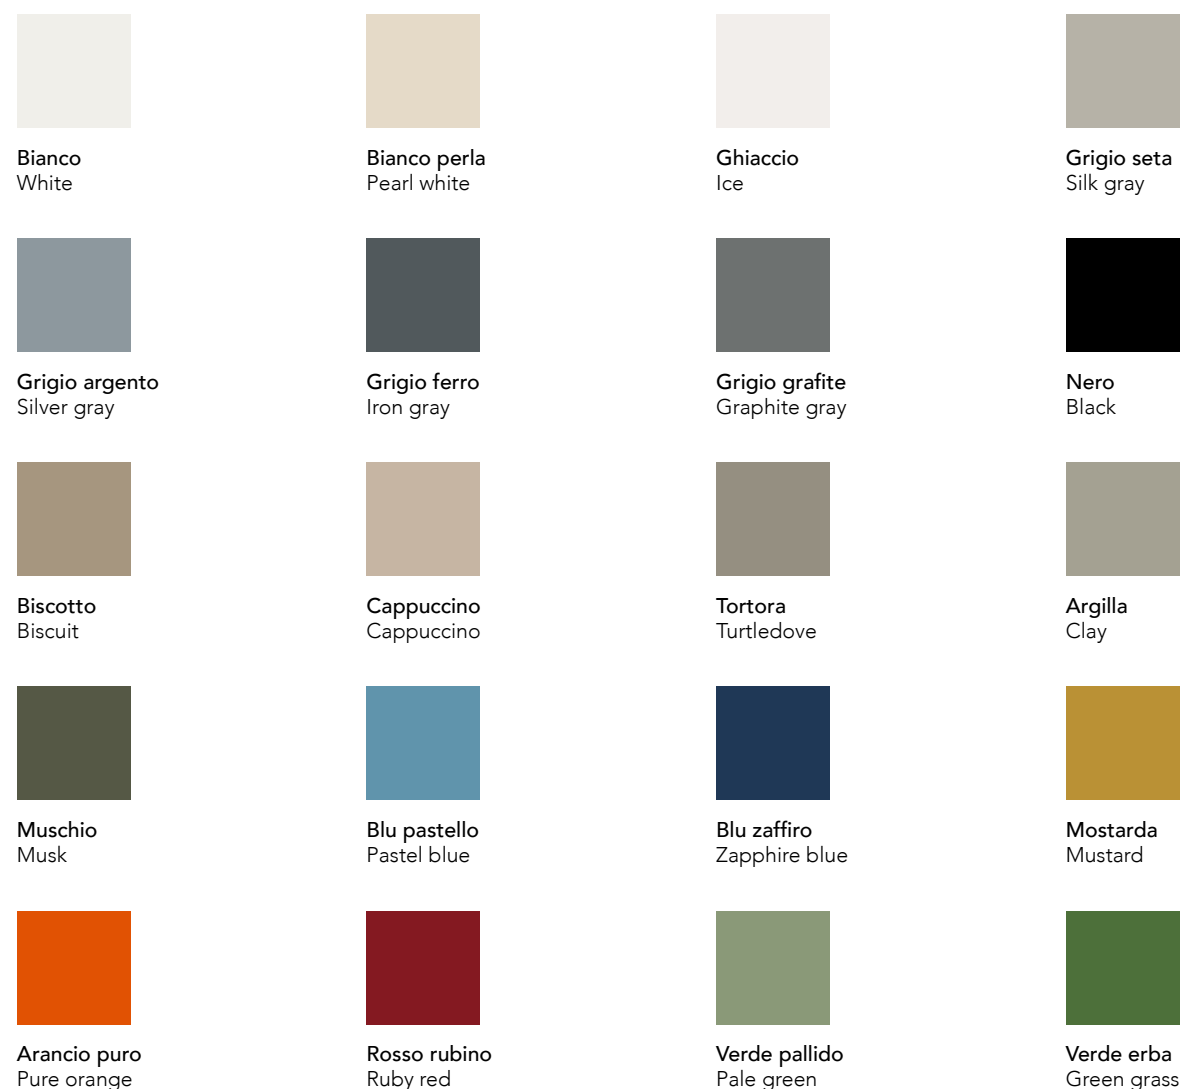

Finitura piano / Top finish

Malta stampata (DL-02), malta laccata (DL-01)
/ Printed mortar (DL-02), laquered mortar (DL-01)

Piede / Foot

Grafica / Graphic

TF4C (DL-02)

Colore / Color

Custom (DL-01)

DALÌ

/ The Capsule Collection was born from careful and in-depth research of the stylistic trends and contains 16 graphics, divided into 4 main collections (Vision Superb, Eros e Psiche, Tecno Folk e Rx Nuance), each declined in 3 color variant.

FINITURE SUPERFICIALI / SURFACE FINISHES

Malta laccata
/ Laquered mortar

Malta stampata
/ Printed mortar

Stampa digitale lucida
/ Digital glossy print

FINITURE CROMATICHE / CHROMATIC FINISHES

LACCATURE OPACHE

LACCATURE METALLICHE