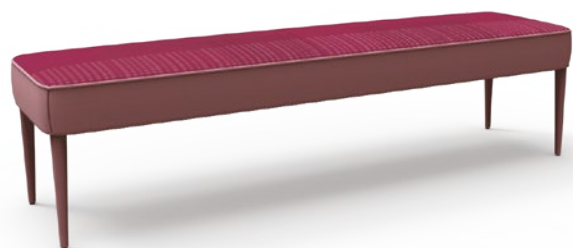

DAZA

Panca

/ Bench

DAZA

Panca / Bench

Panca con struttura in metallo verniciato a polvere e piedi in legno massello. Seduta con imbottitura in poliuretano espanso e piedi rivestiti. Rivestimento non sfoderabile. Cucitura con filetto stampato o in tinta unita.

/ Bench with powder-coated metal structure and feet in solid wood. Seat padded in polyurethane foam and upholstered feet. Non-removable cover. Piping stitching in printed or solid color fabric.

Vista superiore / Top view

Art. DAZ03 CB

Art. DAZ03 CB

Dimensioni / Size (L/W x A/H x P/D)
180 x 46 x 48 cm / 5'10.9" x 1'6.1" x 1'6.9"

Kg 20
m³ 0,46

Tessuto / Fabric

Cotone tinta unita e stampato / Solid color and printed cotton

Grafica / Graphic

/ The Capsule Collection was born from careful and in-depth research of the stylistic trends and contains 16 graphics, divided into 4 main collections (Vision Superb, Eros e Psiche, Tecno Folk e Rx Nuance), each declined in 3 color variant.