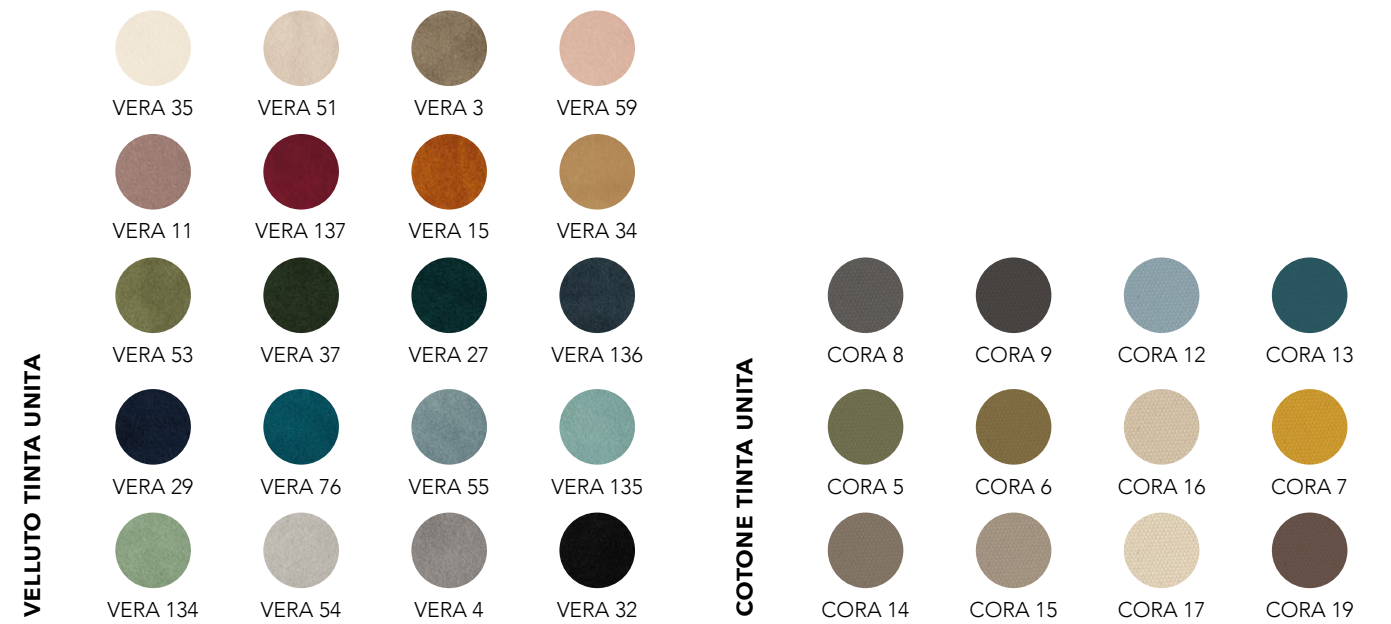

Art. DAZ-01 VS

46 cm
1'6.1"

Velluto tinta unita VERA 4 / Solid color velvet VERA 4

Art. DAZ-02 VU

46 cm
1'6.1"

Velluto stampato EP1C / Printed velvet EP1C

Art. DAZ-02 CS

46 cm
1'6.1"

Velluto tinta unita VERA 34 e VERA 32 / Solid color velvet VERA 34 and VERA 32

Cotone stampato RX2B / Printed cotton RX2B

Art. DAZ-03 VS

46 cm
1'6.1"

Velluto stampato RX1C / Printed velvet RX1C

GRAFICHE

La Capsule Collection nasce da una ricerca attenta e approfondita delle tendenze stilistiche del momento e racchiude le 16 grafiche, divise in 4 collezioni principali (Vision Superb, Eros e Psiche, Tecno Folk e Rx Nuance), ognuna declinata in 3 varianti colore.

/ The Capsule Collection was born from careful and in-depth research of the stylistic trends and contains 16 graphics, divided into 4 main collections (Vision Superb, Eros e Psiche, Tecno Folk e Rx Nuance), each declined in 3 color variant.

FINITURE CROMATICHE / CHROMATIC FINISHES

FINITURE SUPERFICIALI / SURFACE FINISHES

Cotone tinta unita
/ Solid color cotton

Velluto tinta unita
/ Solid color velvet

Cotone stampato
/ Printed cotton

Velluto stampato
/ Printed velvet