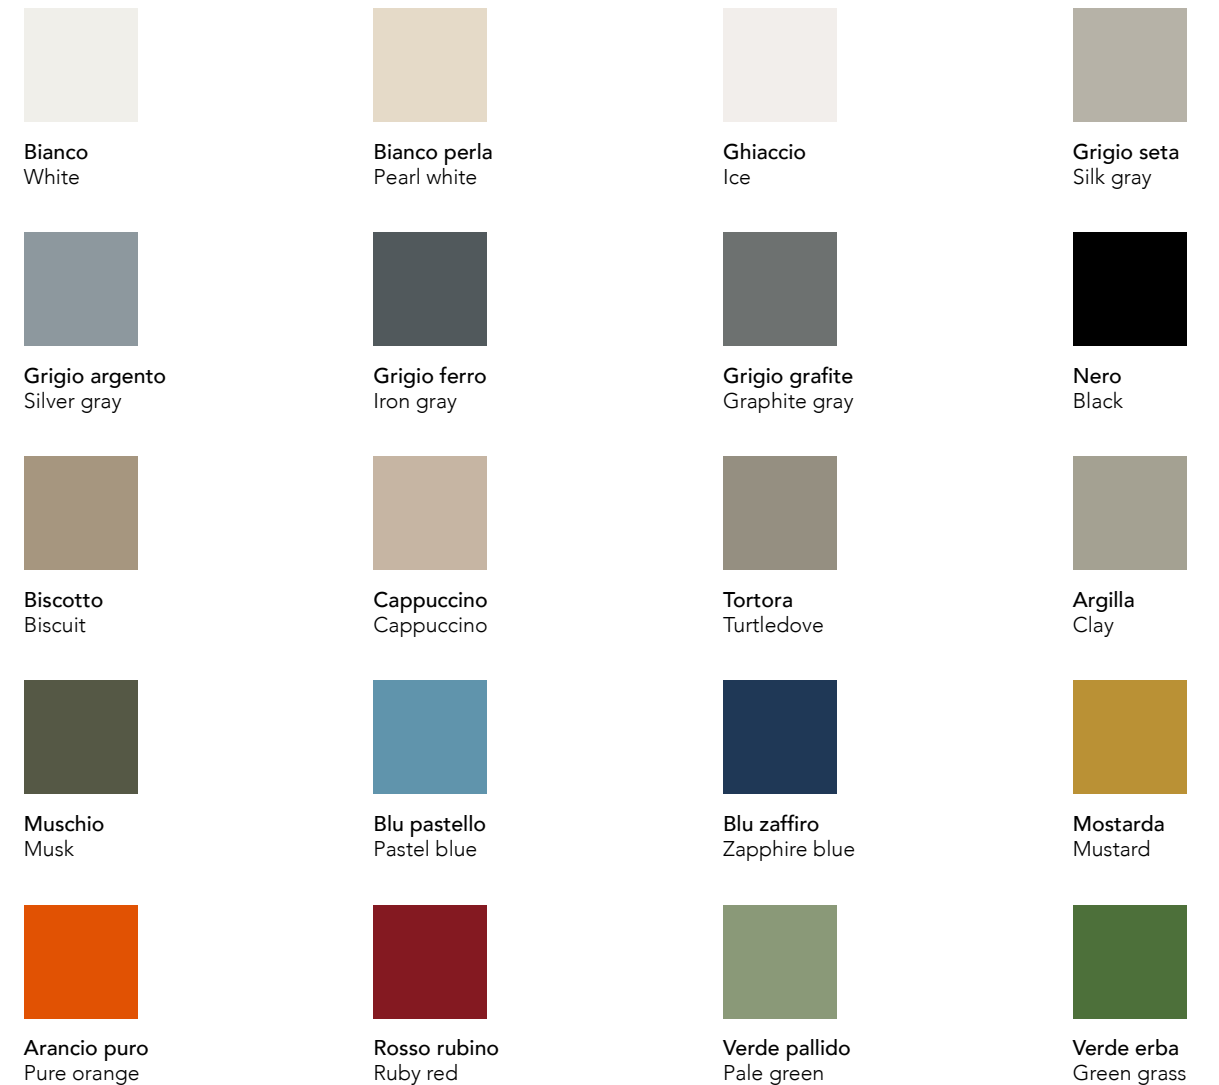

GRAFICHE

La Capsule Collection nasce da una ricerca attenta e approfondita delle tendenze stilistiche del momento e racchiude le 16 grafiche, divise in 4 collezioni principali (Vision Superb, Eros e Psiche, Tecno Folk e Rx Nuance), ognuna declinata in 3 varianti colore.

/ The Capsule Collection was born from careful and in-depth research of the stylistic trends and contains 16 graphics, divided into 4 main collections (Vision Superb, Eros e Psiche, Tecno Folk e Rx Nuance), each declined in 3 color variant.

VISION SUPERB

EROS E PSICHE

RX NUANCE

TECHNO FOLK

FINITURE SUPERFICIALI / SURFACE FINISHES

Stampa digitale su Tecno Fiber
/ Digital print on Tecno Fiber

FINITURE CROMATICHE / CHROMATIC FINISHES

LACCATURE OPACHE

FINITURA TOP

Top in Mineralmarmo® con lavabo incorporato o ripiano in Ocritech® bianco opaco
/ Mineralmarmo® top with built-in washbasin or shelf in matt white Ocritech®